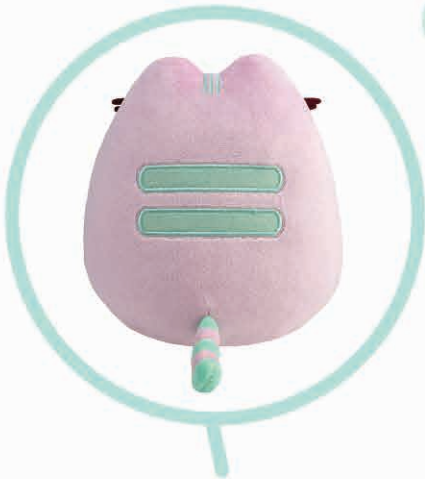

NEW

61559
Lilac Pastel Pusheen
7"/18cm