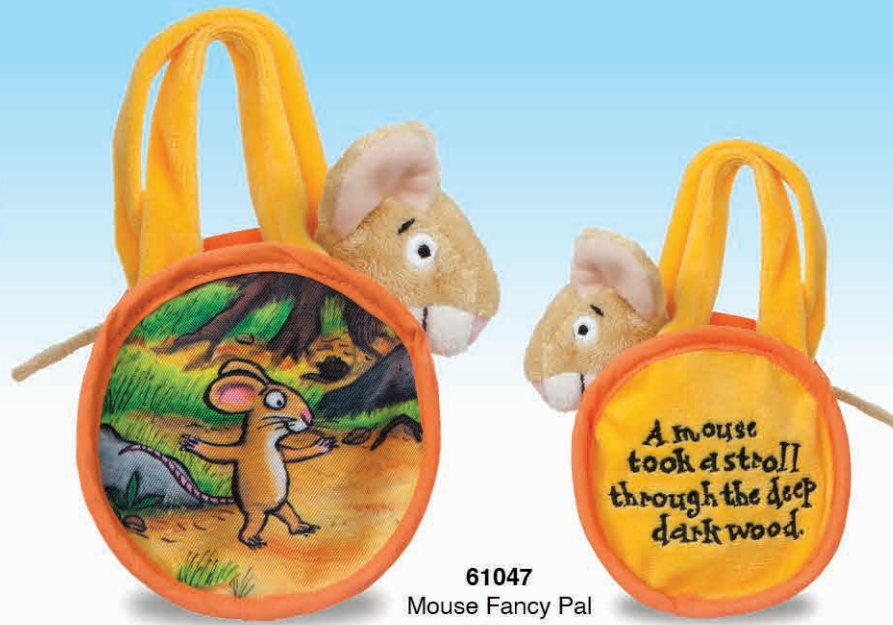

60673
Moomin Backpack
16"/41cm

12616
Gruffalo Hand Puppet
& Mouse Finger Puppet
14"/36cm

12617
Gruffalo Backpack
16"/41cm

12614
Gruffalo Mouse
9"/23cm

Produced under license by Aurora World Ltd.

www.magiclightpictures.com
The Gruffalo ©1999
Julia Donaldson & Axel Scheffler.
The Gruffalo word mark and logo are
trade marks of Julia Donaldson and
Axel Scheffler and used under licence.
Licensed by Magic Light Pictures Ltd.

12454
Gruffalo Sitting
9"/23cm

12455
Gruffalo Sitting
16"/41cm

60349
Mouse Buddies
6"/15cm

60347
Gruffalo Buddies
6"/15cm

60156
Gruffalo Key Clip
4.5"/11.5cm

6" Mouse Buddies is not able to stand up on it's own.

Character photo real image on one side, embroidered phrase on the other.

61047
Mouse Fancy Pal
7"/18cm

61050
Fox Fancy Pal
7"/18cm

61049
Snake Fancy Pal
7"/18cm

61048
Owl Fancy Pal
7"/18cm

60350
Gruffalo Collection
6 Asstd CDU (12)
7"/18cm

12874
Gruffalo Owl
7"/18cm

12873
Gruffalo Fox
7"/18cm

12618
Gruffalo Mouse
7"/18cm

12876
Gruffalo Snake
7"/18cm

12875
Gruffalo Squirrel
7"/18cm

12453
Gruffalo Sitting
7"/18cm

12969
Gruffalo's Child
Hand Puppet
14"/36cm