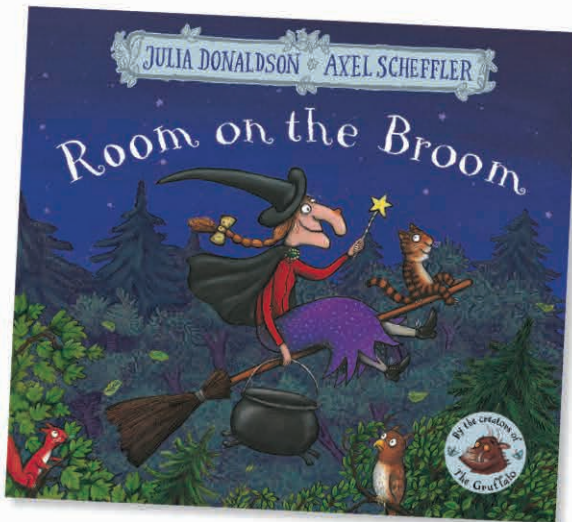

Licensed by Magic Light Pictures Ltd.

8" Room on the Broom Dog, Cat and 15" Room on the Broom Witch are not able to stand up on their own.

60354
Room on the Broom Bird
7"/18cm

60353
Room on the Broom Frog
7"/18cm

60149
Room on the Broom Dragon
10"/26cm

dog wagged his tail

60358
Room on the Broom
Dragon
6"/15cm

60357
Room on the Broom
Witch
6"/15cm

Produced under license by Aurora World Ltd

MACMILLAN Children's Books

61424
Room on the Broom
Paperback Book
25cm (h) x 28cm (w)

61503

Robin Robin: The Official Book of the Film
Paperback Book
27.9cm (h) x 24.9cm (w)

61423
The Gruffalo's Child
Paperback Book
28cm (h) x 22.4cm (w)