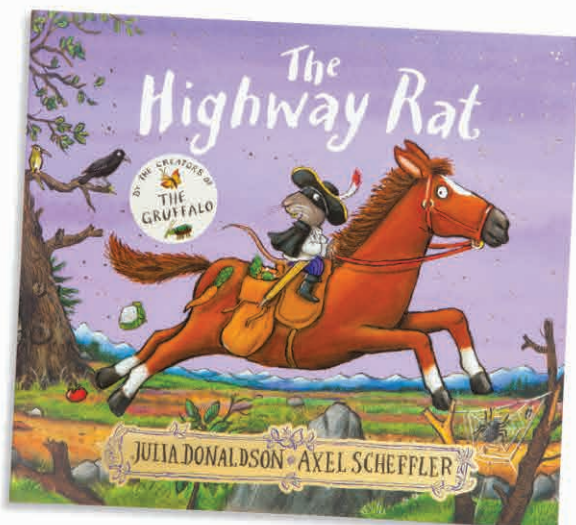

61425
The Snail and the Whale
Paperback Book
25cm (h) x 28cm (w)

61500
Stories from Moominvalley
Paperback Book
26cm (h) x 19.5cm (w)

61429
Superworm
Paperback Book
25cm (h) x 28cm (w)

61538
The Smeds and The Smoos
Paperback Book
25cm (h) x 28cm (w)