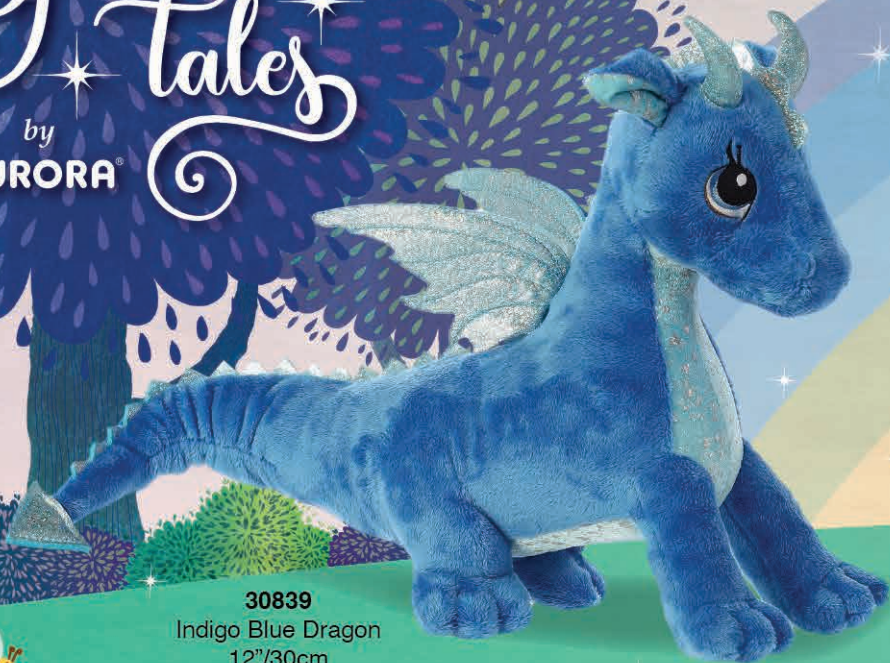

Sparkle Tales

by AURORA®

30839
Indigo Blue Dragon
12"/30cm