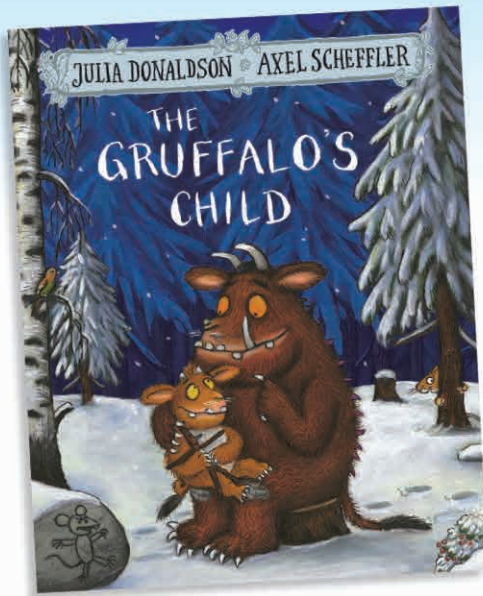

60149
Room on the Broom Dragon
10"/26cm

dog wagged his tail

60358
Room on the Broom
Dragon
6"/15cm

60357
Room on the Broom
Witch
6"/15cm

Produced under license by Aurora World Ltd

MACMILLAN Children's Books

61424
Room on the Broom
Paperback Book
25cm (h) x 28cm (w)

61503

Robin Robin: The Official Book of the Film
Paperback Book
27.9cm (h) x 24.9cm (w)

61423
The Gruffalo's Child
Paperback Book
28cm (h) x 22.4cm (w)