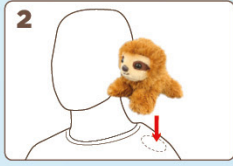

NEW 34260
Colby Corgi
10"/25cm

NEW 34362
Taco Orange Tabby Cat
10"/25cm

NEW 33715
Gerald Giraffe
10"/25cm

NEW 33714
Eri Elephant
10"/25cm

Shoulderkins™

2 Piece Magnetic
Plush Toy

by
AURORA

1 Place fabric covered metal base on your shoulder under clothing.